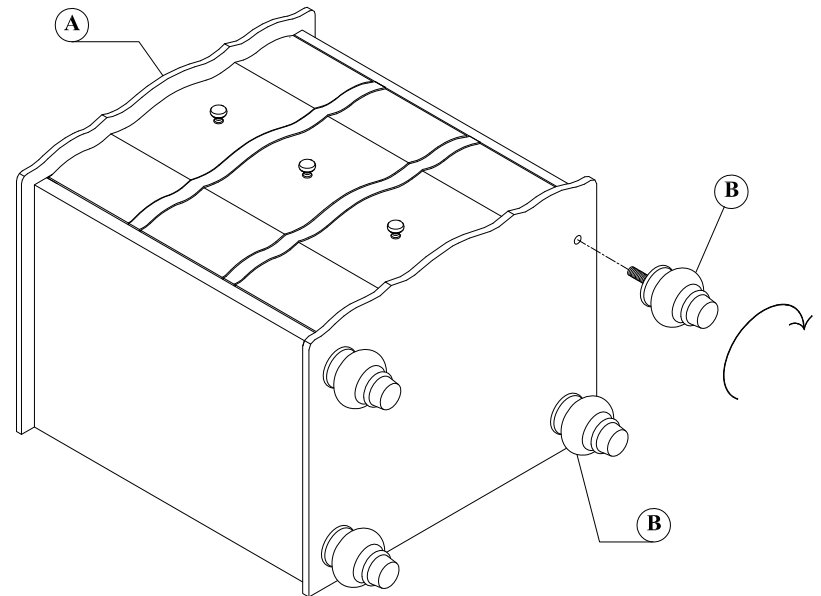

feather&black

Perfect Bedtimes

Amelia 3 Drawer Bedside

IMPORTANT READ CAREFULLY RETAIN FOR FUTURE REFERENCE

Thank you for buying the Amelia 3 Drawer Bedside

PRODUCT CARE

- Wipe clean using a soft damp cloth followed by dry cloth
- Do not use abrasives or cleaning products which may contain ammonia or solvents
- Take care when handling or moving the furniture. Careless handling can damage wooden furniture, try to lift rather than drag

ASSEMBLY INSTRUCTIONS

	PARTS	QTY
A		1PC
B		4PCS
C		4PCS
D	 Ø4x20(mm)	4PCS
E		2PCS

1

2

3